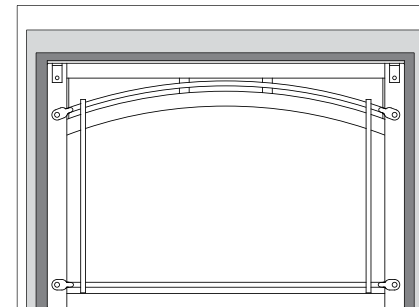

STEP 2: SELECT YOUR FRONT AND SURROUND

Personalize your gas insert with a front and finish that fits your style. Include a surround to fill the gap between the gas insert and existing fireplace opening. Choose from three sizes and three finishes for a unique look.

SURROUND	ESCAPE-35-IFT SUPREME-I35-IFT COSMO-I35-IFT	ESCAPE-30-IFT SUPREME-I30-IFT COSMO-I30-IFT	SUPREME-I25-IFT
Small	42" x 29"	40" x 27"	35" x 23"
Medium	44" x 32"	42" x 30"	37" x 26"
Large	48" x 32"	44" x 32"	39" x 28"

- ☐ SMALL SURROUND
- ☐ MEDIUM SURROUND
- ☐ LARGE SURROUND