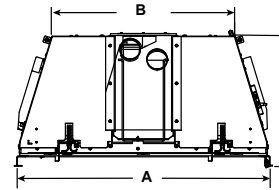

ESCAPE SPECIFICATIONS

MODEL	FRONT WIDTH (A)		BACK WIDTH (B)		HEIGHT (C)		DEPTH (D)		GLASS SIZE (E X F)	BTU/HOUR INPUT (NG)	CONVECTION BLOWER
	UNIT	MIN. FIREBOX OPENING	UNIT	MIN. FIREBOX OPENING	UNIT	MIN. FIREBOX OPENING	UNIT	MIN. FIREBOX OPENING			
ESCAPE-35-IFT	34-5/8 [879]	35-1/8 [892]	25 [635]	25-1/2 [648]	24-3/8 [619]	24-5/8 [625]	17-7/8 [454]	18-1/8 [460]	31-3/8 x 19-7/8 [797 x 505]	40,000	120 CFM
ESCAPE-30-IFT	30 [762]	30-1/2 [775]	21 [533]	21-1/2 [546]	22-3/8 [568]	22-5/8 [575]	16-3/8 [410]	16-5/8 [422]	26-11/16 x 17-7/8 [678 x 454]	36,000	120 CFM

TOP VIEW

SUPREME, COSMO & PROVIDENT SPECIFICATIONS