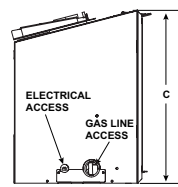

LEFT SIDE VIEW