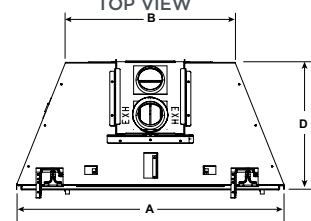

LEFT SIDE VIEW

FRONT VIEW

TOP VIEW

RIGHT SIDE VIEW

Dimensions above are in inches. Reference dimensions only. We recommend measuring individual units at installation. NOTE: Combustible material should not be installed over the face. Make sure you do NOT cover the decorative door opening. Refer to installation manual for detailed specifications on installing this product. Heat & Glo reserves the right to update units periodically. The flame and ember appearance may vary based on the type of fuel burned and the venting configuration used. Pictures in this brochure are not a true representation of the fireplace and/or flames.