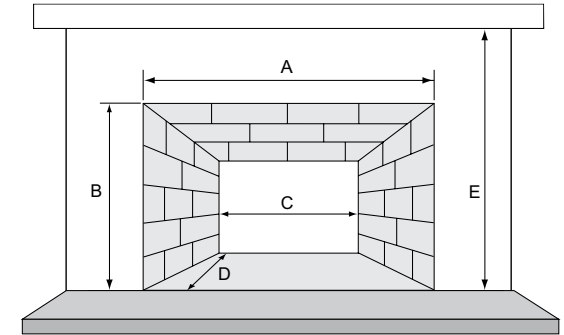

COSMO

- 30" and 35" viewing areas
- Up to 30,000 BTUs
- IntelliFire Touch ignition system with advanced remote control
- Three front designs*
- Three surround sizes
- Fade resistant fluted black glass
- Six glass media options (required for install)
- Fan

*Inside fit front available for use with custom surrounds that are smaller than a standard overlap door

THREE EASY STEPS TO UPGRADE YOUR EXISTING WOOD-BURNING FIREPLACE:

STEP 1: MEASURE YOUR EXISTING FIREPLACE AND SELECT YOUR INSERT.

The height, width and depth of the existing fireplace opening is needed to ensure selection of an appropriately-sized insert:

- A. Fireplace front width _____ E. Hearth to mantel height _____
- B. Fireplace front height _____
- C. Fireplace back width _____
- D. Fireplace depth _____
5. If you have a manufactured wood burning fireplace, measure from the inside of the fireplace opening, not the outside trim.

STEP 2: SELECT YOUR FRONT AND SURROUND

Personalize your gas insert with a front and finish that fits your style. Include a surround to fill the gap between the gas insert and existing fireplace opening. Choose from three sizes and three finishes for a unique look.

SURROUND	ESCAPE-35-IFT SUPREME-I35-IFT COSMO-I35-IFT	ESCAPE-30-IFT SUPREME-I30-IFT COSMO-I30-IFT	SUPREME-I25-IFT
Small	42" x 29"	40" x 27"	35" x 23"
Medium	44" x 32"	42" x 30"	37" x 26"
Large	48" x 32"	44" x 32"	39" x 28"

- ☐ SMALL SURROUND
- ☐ MEDIUM SURROUND
- ☐ LARGE SURROUND

STEP 3: SELECT YOUR OPTIONS

Choose from our collection of fronts, interior panels, interior media to put the finishing touches on your insert.