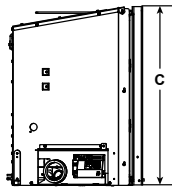

ESCAPE SPECIFICATIONS

MODEL	FRONT WIDTH (A)		BACK WIDTH (B)		HEIGHT (C)		DEPTH (D)		GLASS SIZE (E X F)	BTU/HOUR INPUT (NG)	CONVECTION BLOWER
	UNIT	MIN. FIREBOX OPENING	UNIT	MIN. FIREBOX OPENING	UNIT	MIN. FIREBOX OPENING	UNIT	MIN. FIREBOX OPENING			
ESCAPE-35-IFT	34-5/8 [879]	35-1/8 [892]	25 [635]	25-1/2 [648]	24-3/8 [619]	24-5/8 [625]	17-7/8 [454]	18-1/8 [460]	31-3/8 x 19-7/8 [797 x 505]	40,000	120 CFM
ESCAPE-30-IFT	30 [762]	30-1/2 [775]	21 [533]	21-1/2 [546]	22-3/8 [568]	22-5/8 [575]	16-3/8 [410]	16-5/8 [422]	26-11/16 x 17-7/8 [678 x 454]	36,000	120 CFM

LEFT SIDE VIEW